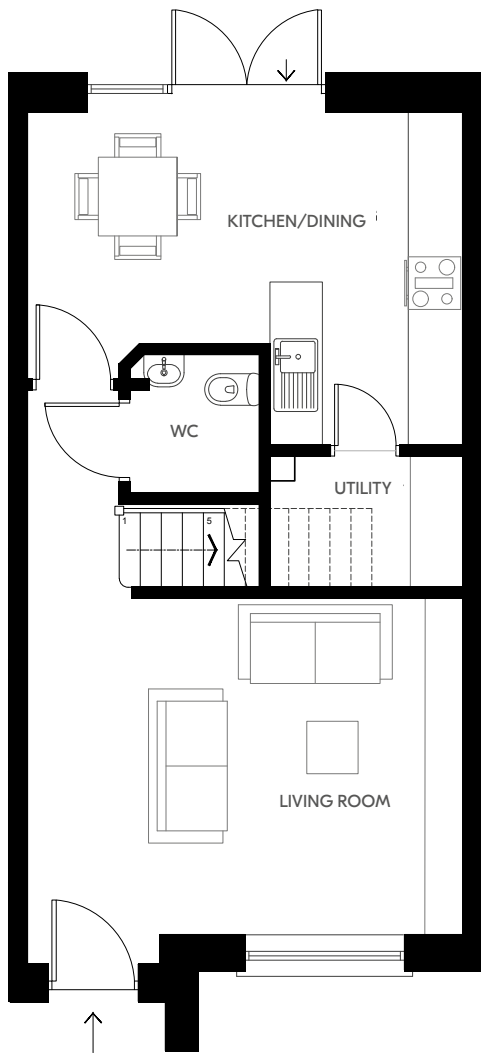

# THE HOLLY

3 Bed Mid & End Terrace

94.3 sq.m | 1015 sq.ft

Ground Floor

First Floor

Plans and dimensions are indicative only and subject to change. Glenveagh Homes Ltd may alter the layout, building style, landscape and spec without notice. The finished home may therefore vary from the information provided.

For illustrative purposes.