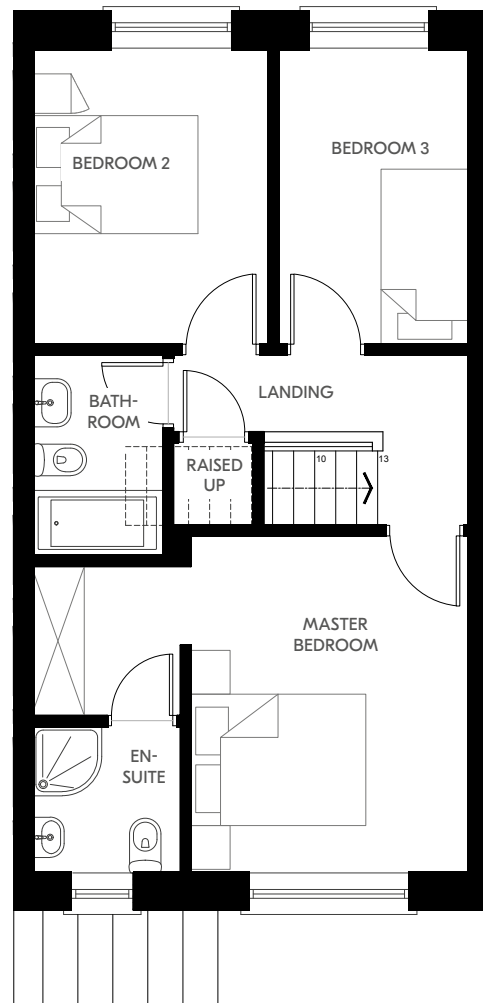

# THE HOLLY

3 Bed Mid & End Terrace

94.3 sq.m | 1015 sq.ft

Ground Floor

First Floor

Plans and dimensions are indicative only and subject to change. Glenveagh Homes Ltd may alter the layout, building style, landscape and spec without notice. The finished home may therefore vary from the information provided.

For illustrative purposes.