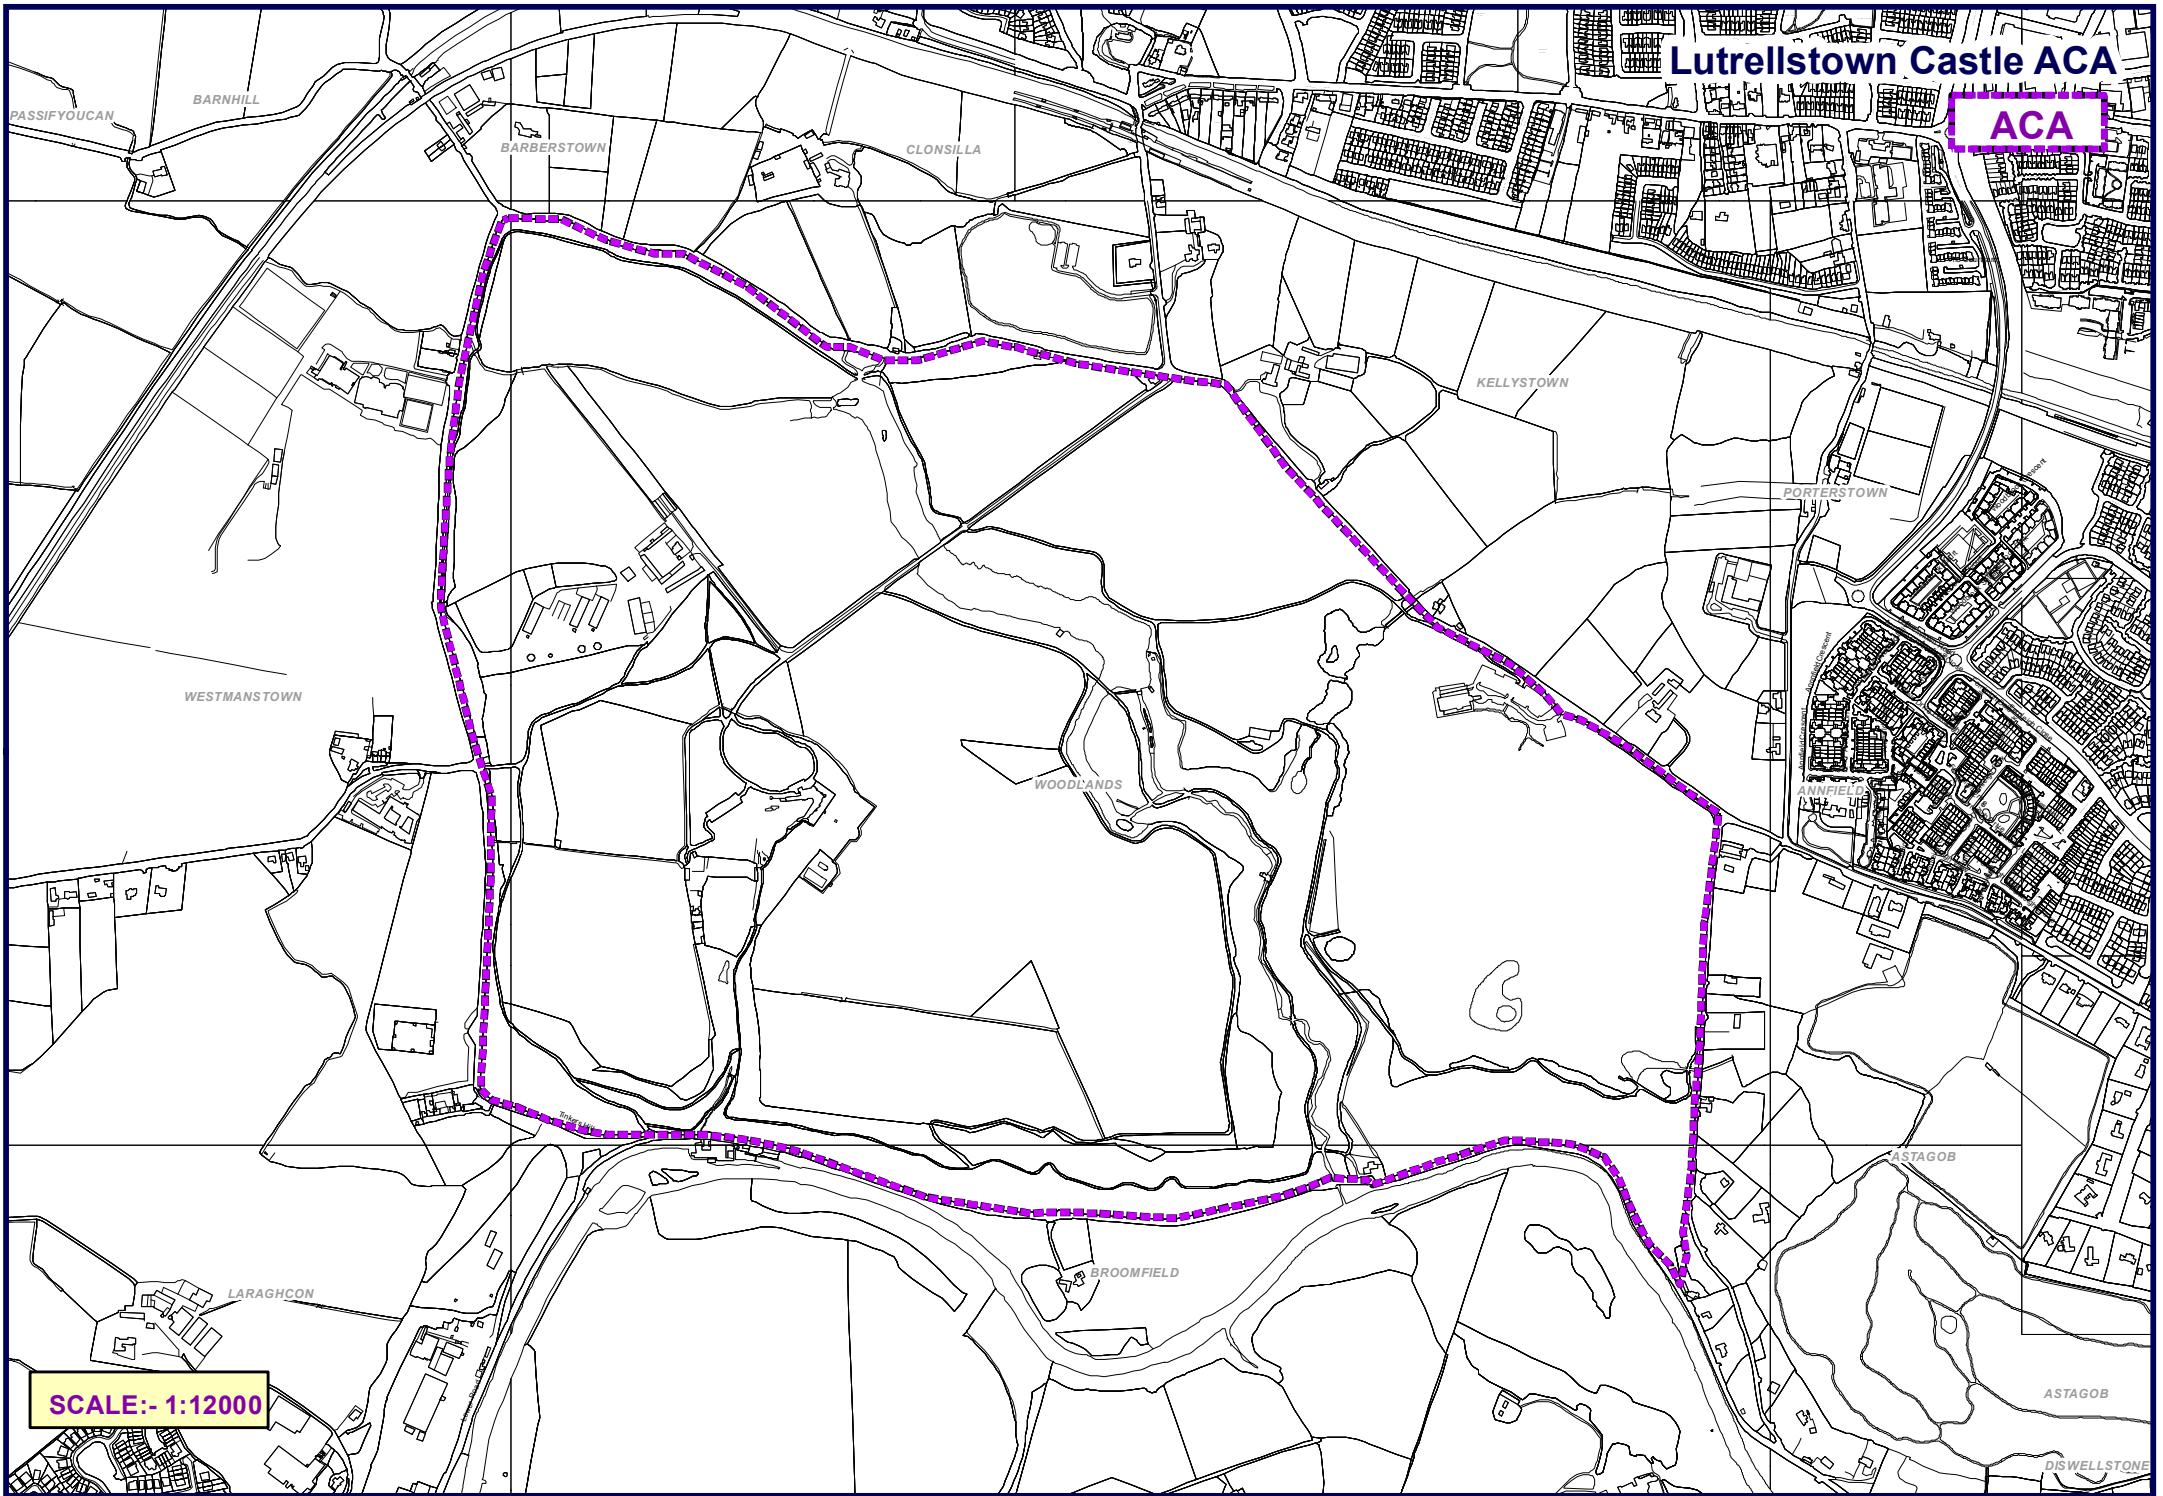

Lutrellstown Castle ACA

ACA

SCALE:- 1:12000