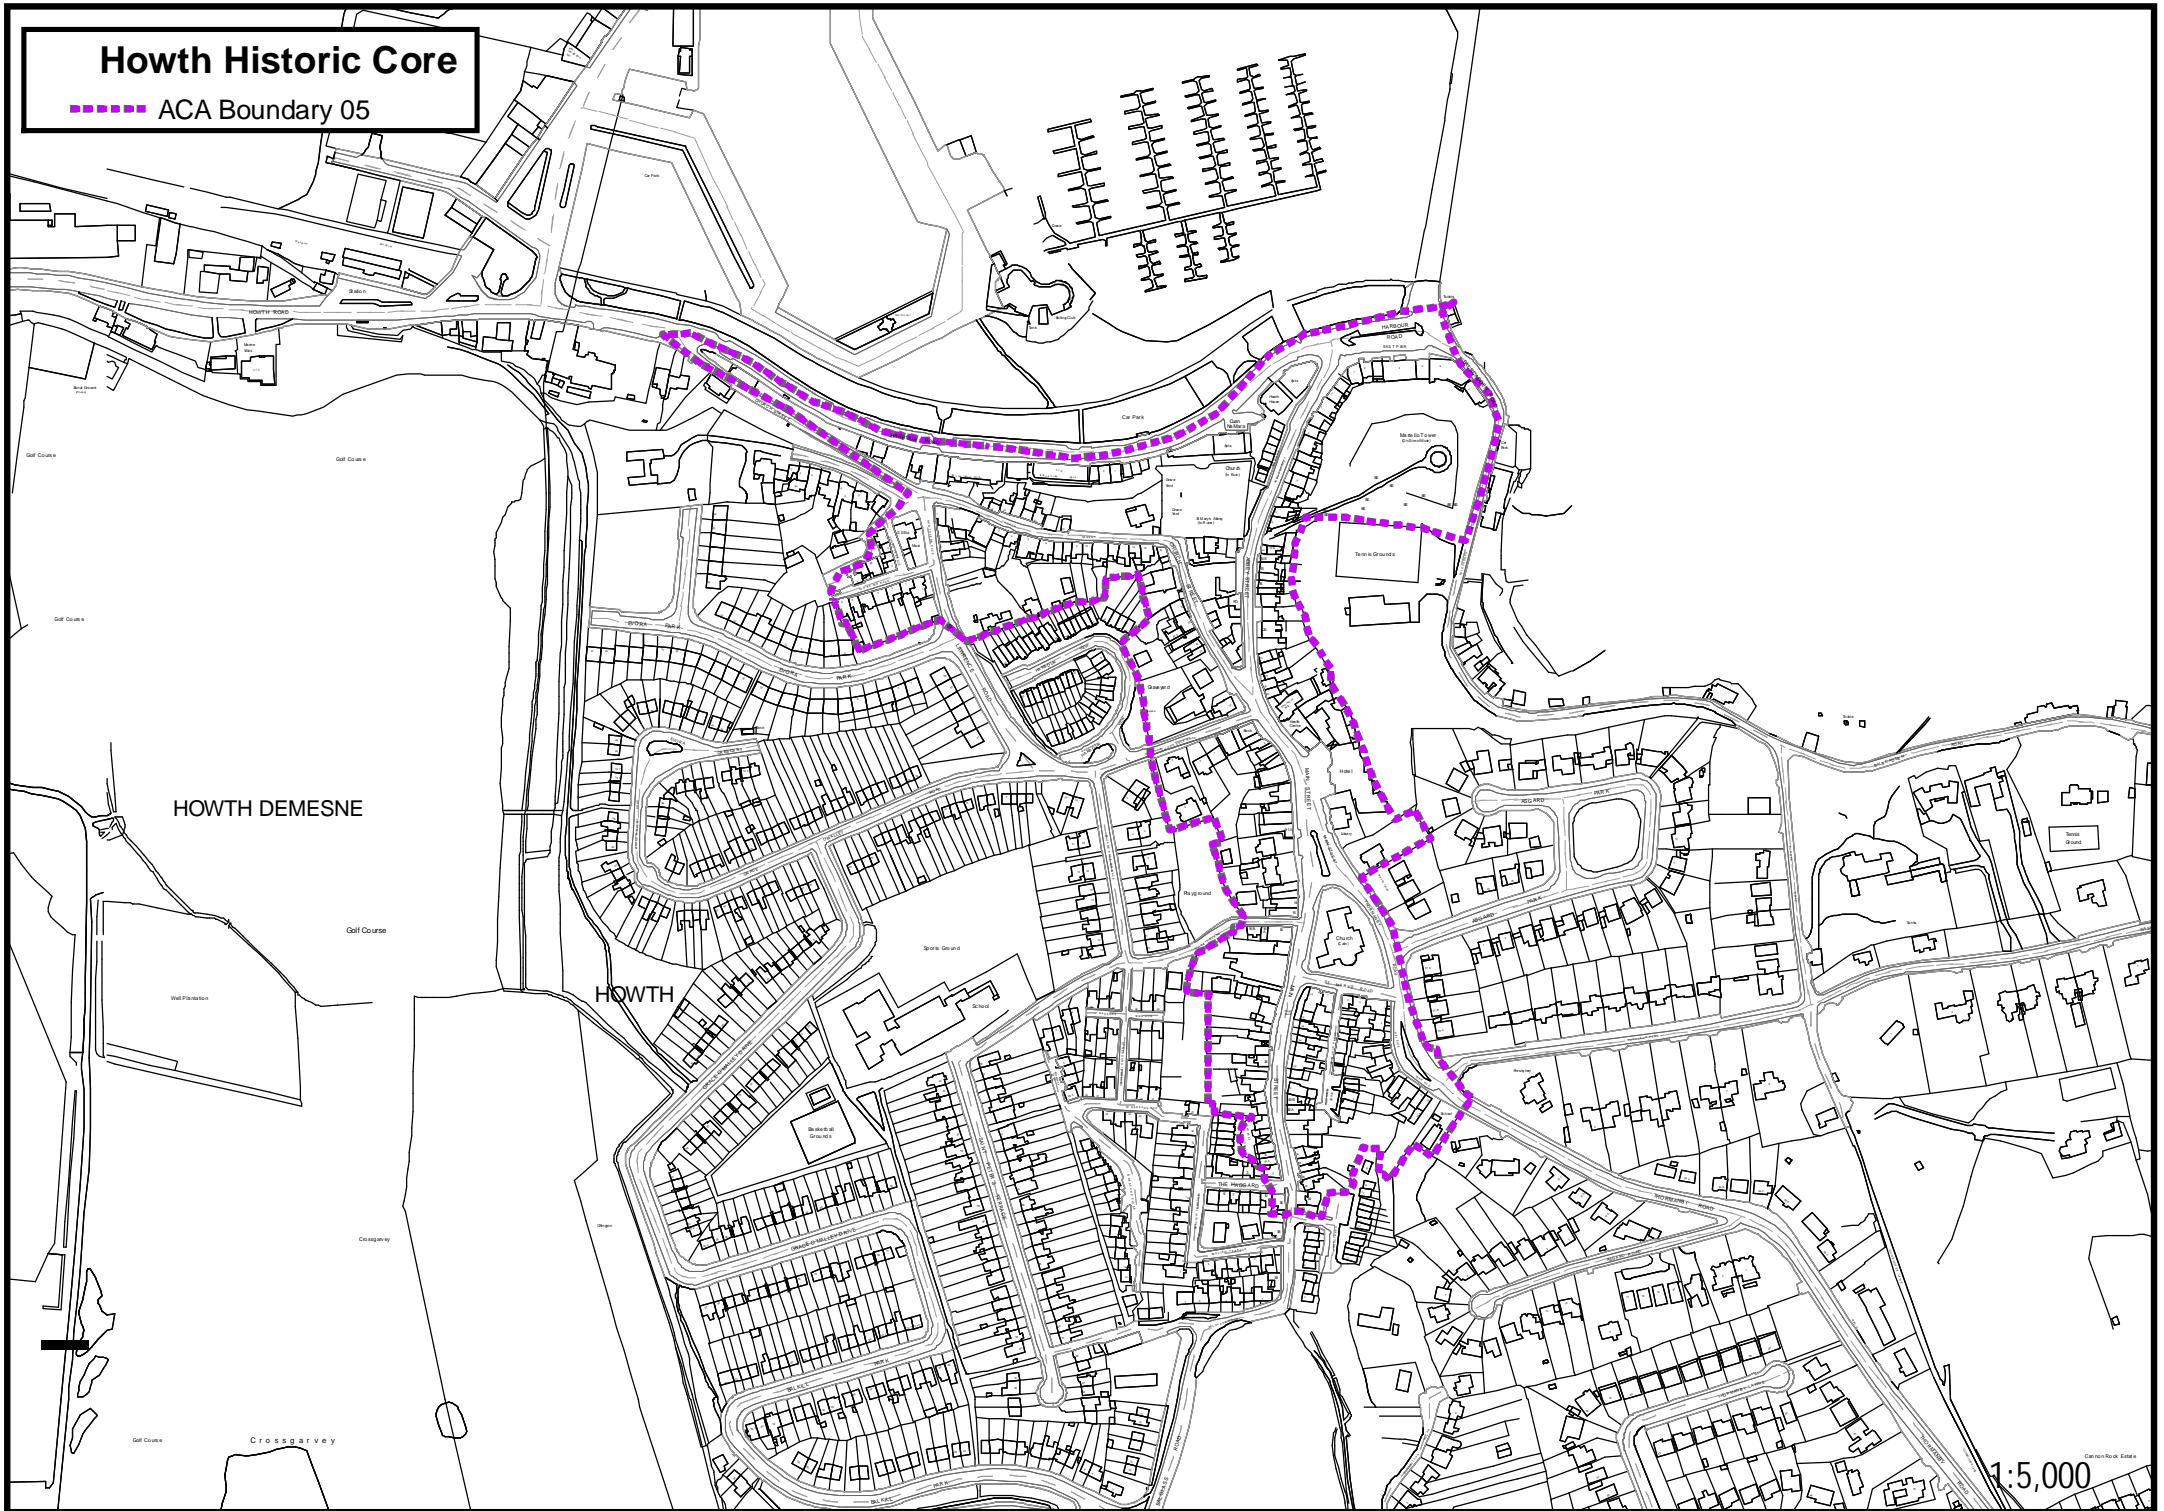

Howth Historic Core

ACA Boundary 05

1:5,000

Cartoon/Map Data