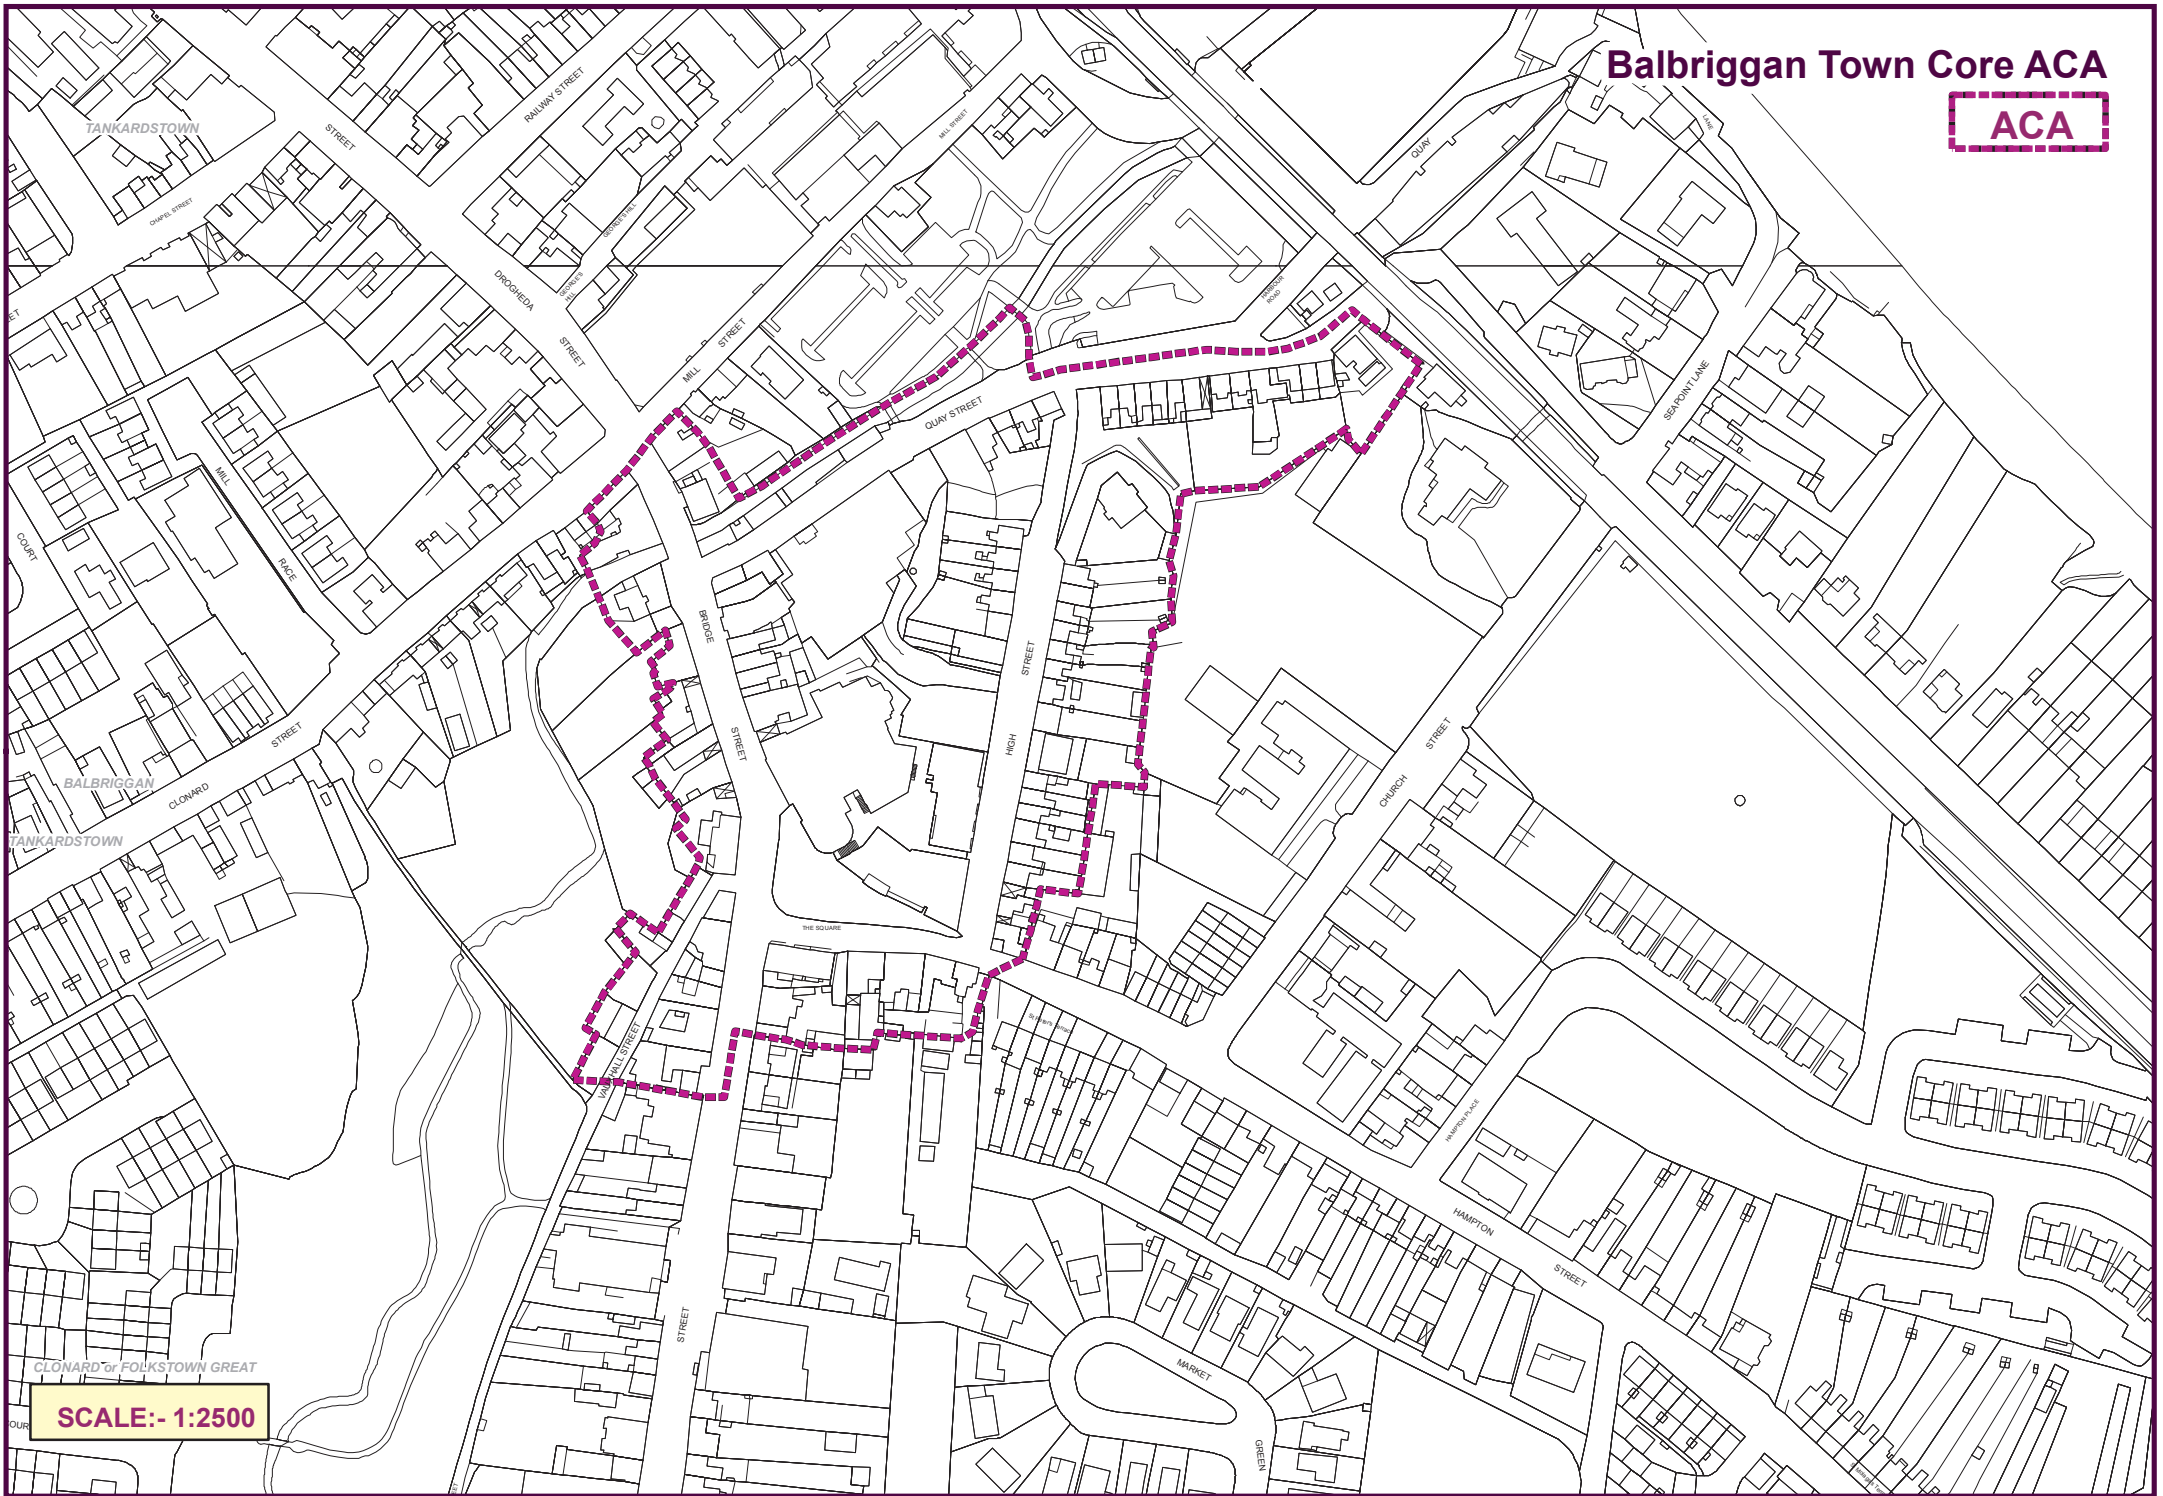

# Balbriggan Town Core ACA

ACA

CLONARD or FOLKSTOWN GREAT

SCALE:- 1:2500