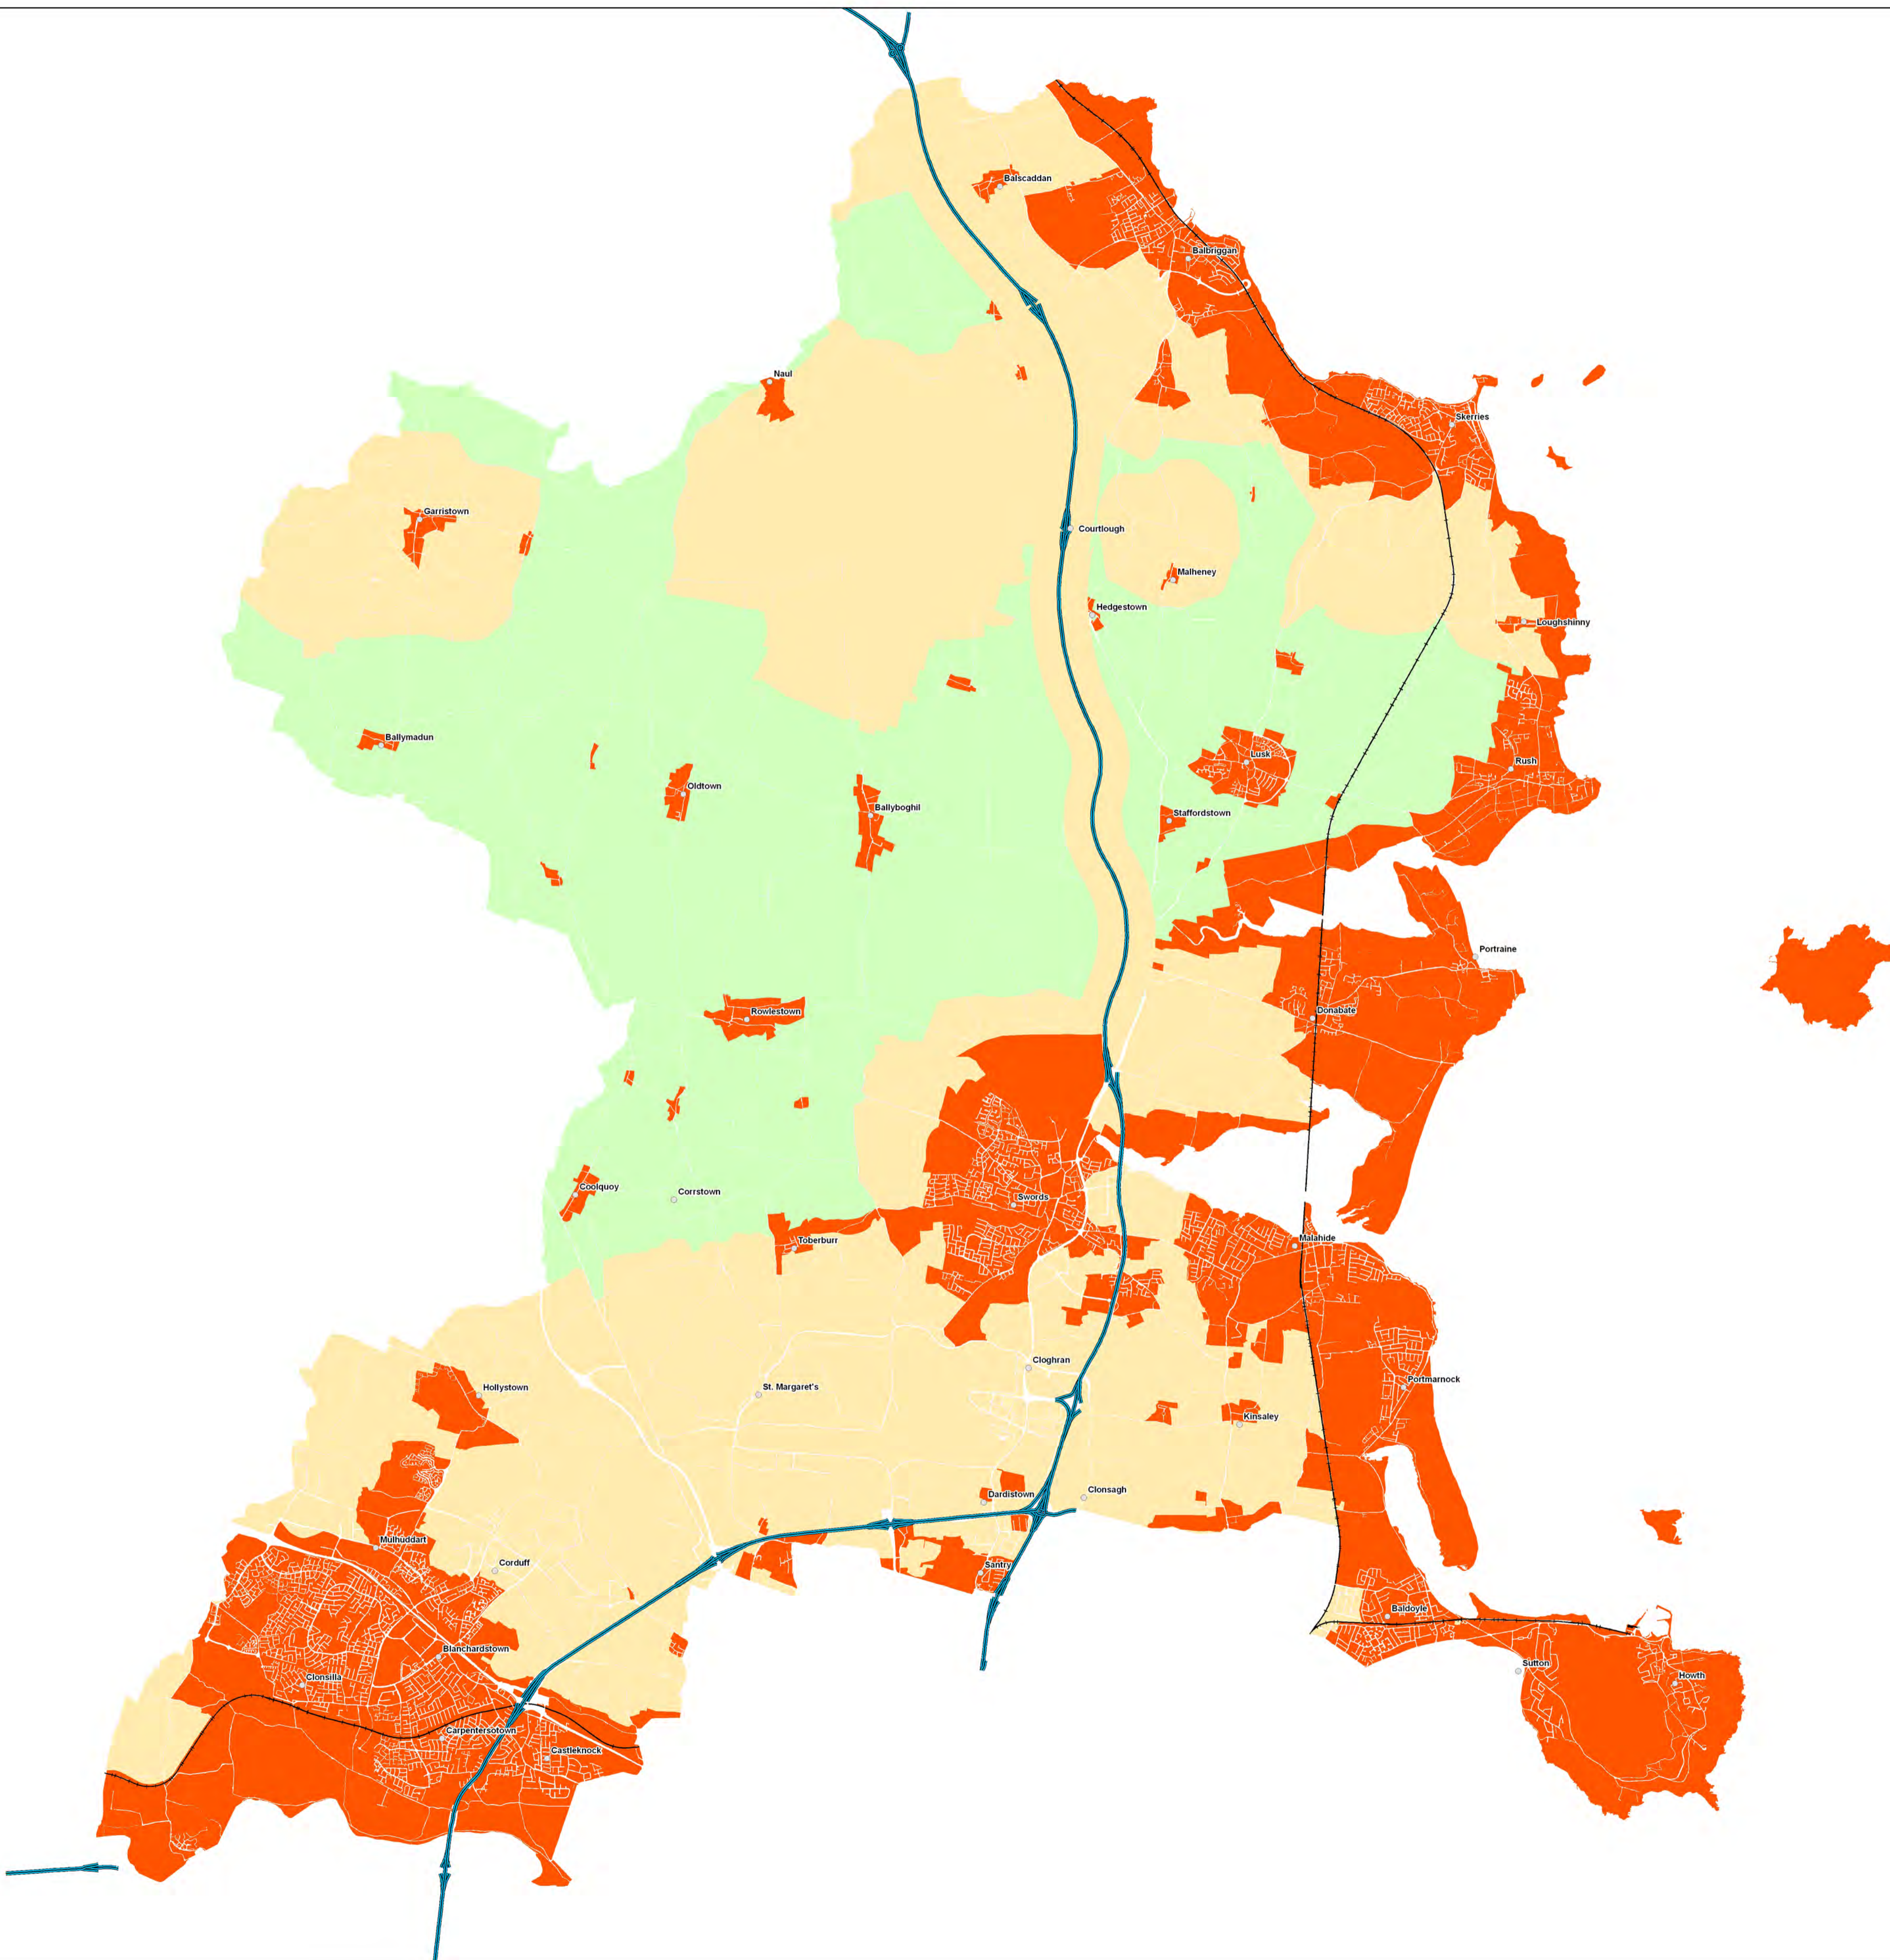

Fingal County Council
Comhairle Contae Fhine Gall

Wind Energy Strategy

MAP 4

Legend		Area Hectares
	Not Acceptable	12 030 HA
	Open to Consideration	20 615 HA
	Accepted on Principle	13 357 HA

Director of Services : Gilbert Power

Senior Planner : Seán Ó'Faircheallaigh

Prepared by : Eoin Moroney Drawn by : C.J.

Date : October 2008 Scale : 1:60,000 @ A1

© Ordnance Survey Ireland. All rights reserved.
Licence number 2008/10/CCMA/Fingal County Council