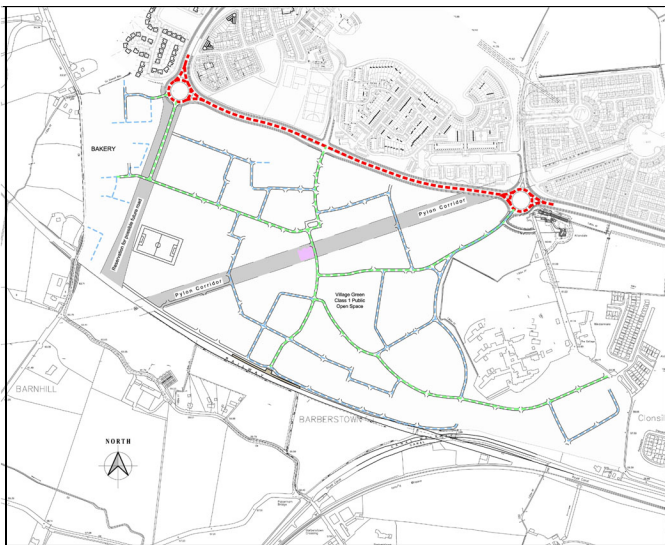

Legend

- Distributor road.
- Major feeder road.
- Minor road.

Strategic Development Zone
Lands at Hansfield
Route Network Hierarchy
Diagram

Fig. 13.9.1 Existing Road Network